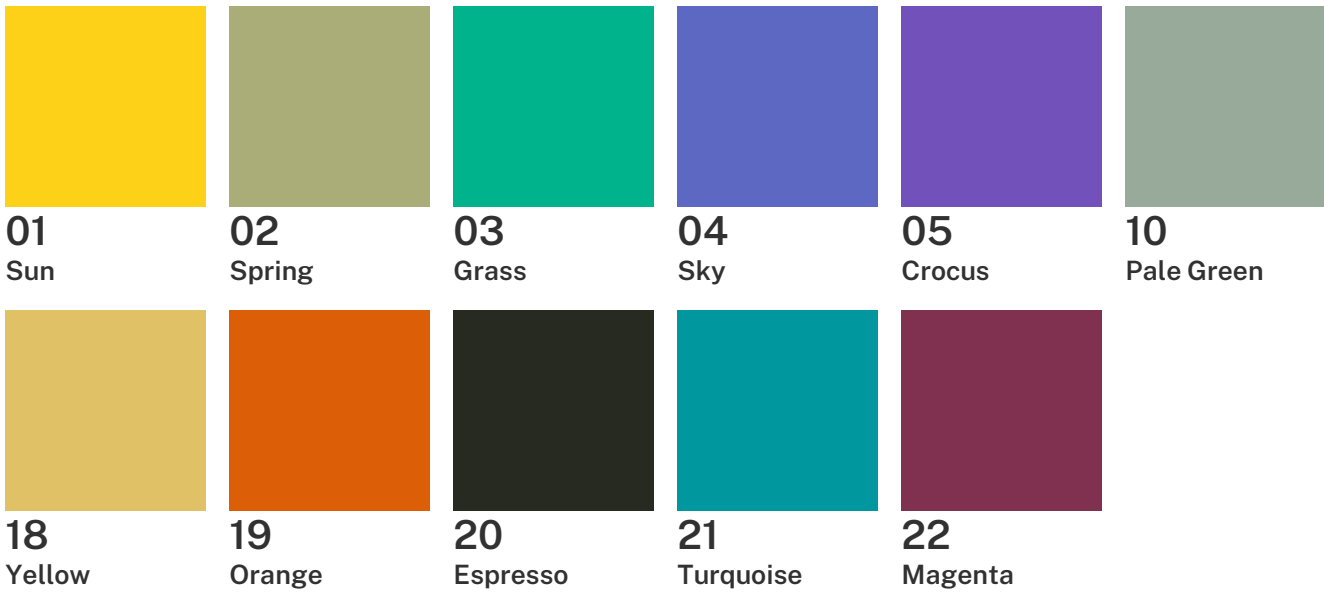

Standard Shell Colors

Non-Standard Shell Colors (minimum 125)

Upcharges apply

Wood Shell Colors

Leg/Frame

PC00
Nickel

PC01
Onyx

PC05
Shale

PC22
Matte White

PC23
Dark Gray

PC24
Warm Gray

PC27
Bronze

CHR
Chrome
Upcharges Apply