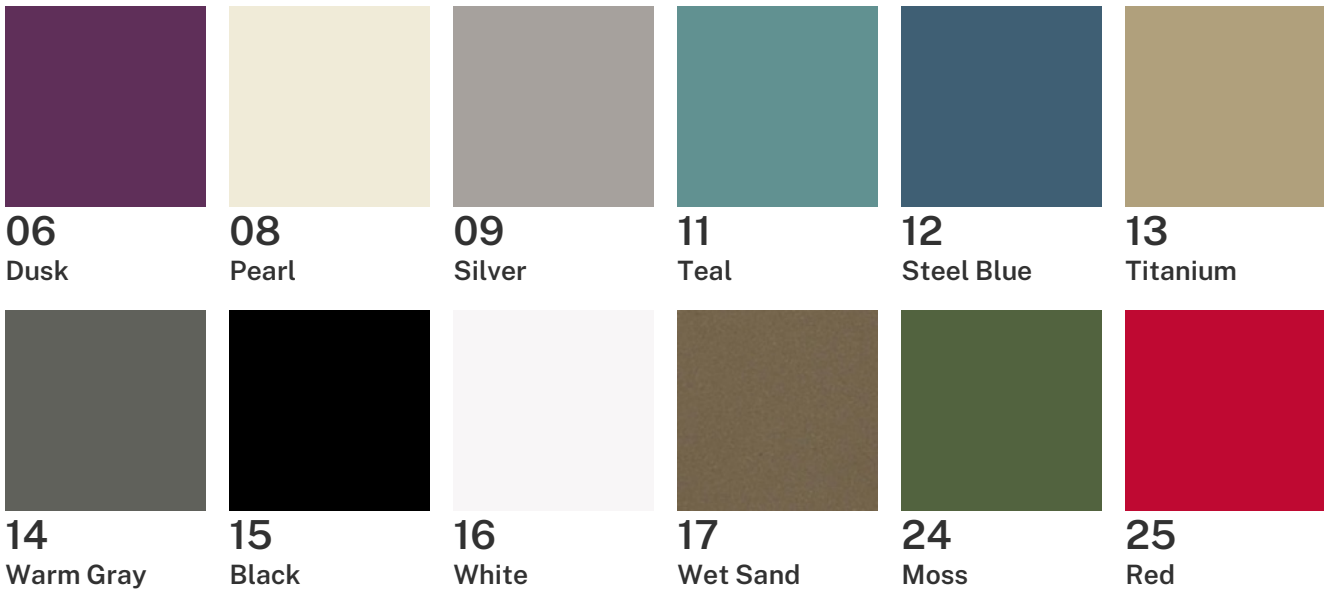

Standard Shell Colors

Non-Standard Shell Colors (minimum 125)

Upcharges apply

Wood Shell Colors

Leg/Frame

PC00
Nickel

PC01
Onyx

PC05
Shale

PC22
Matte White

PC23
Dark Gray

PC24
Warm Gray

PC27
Bronze

CHR
Chrome
Upcharges Apply